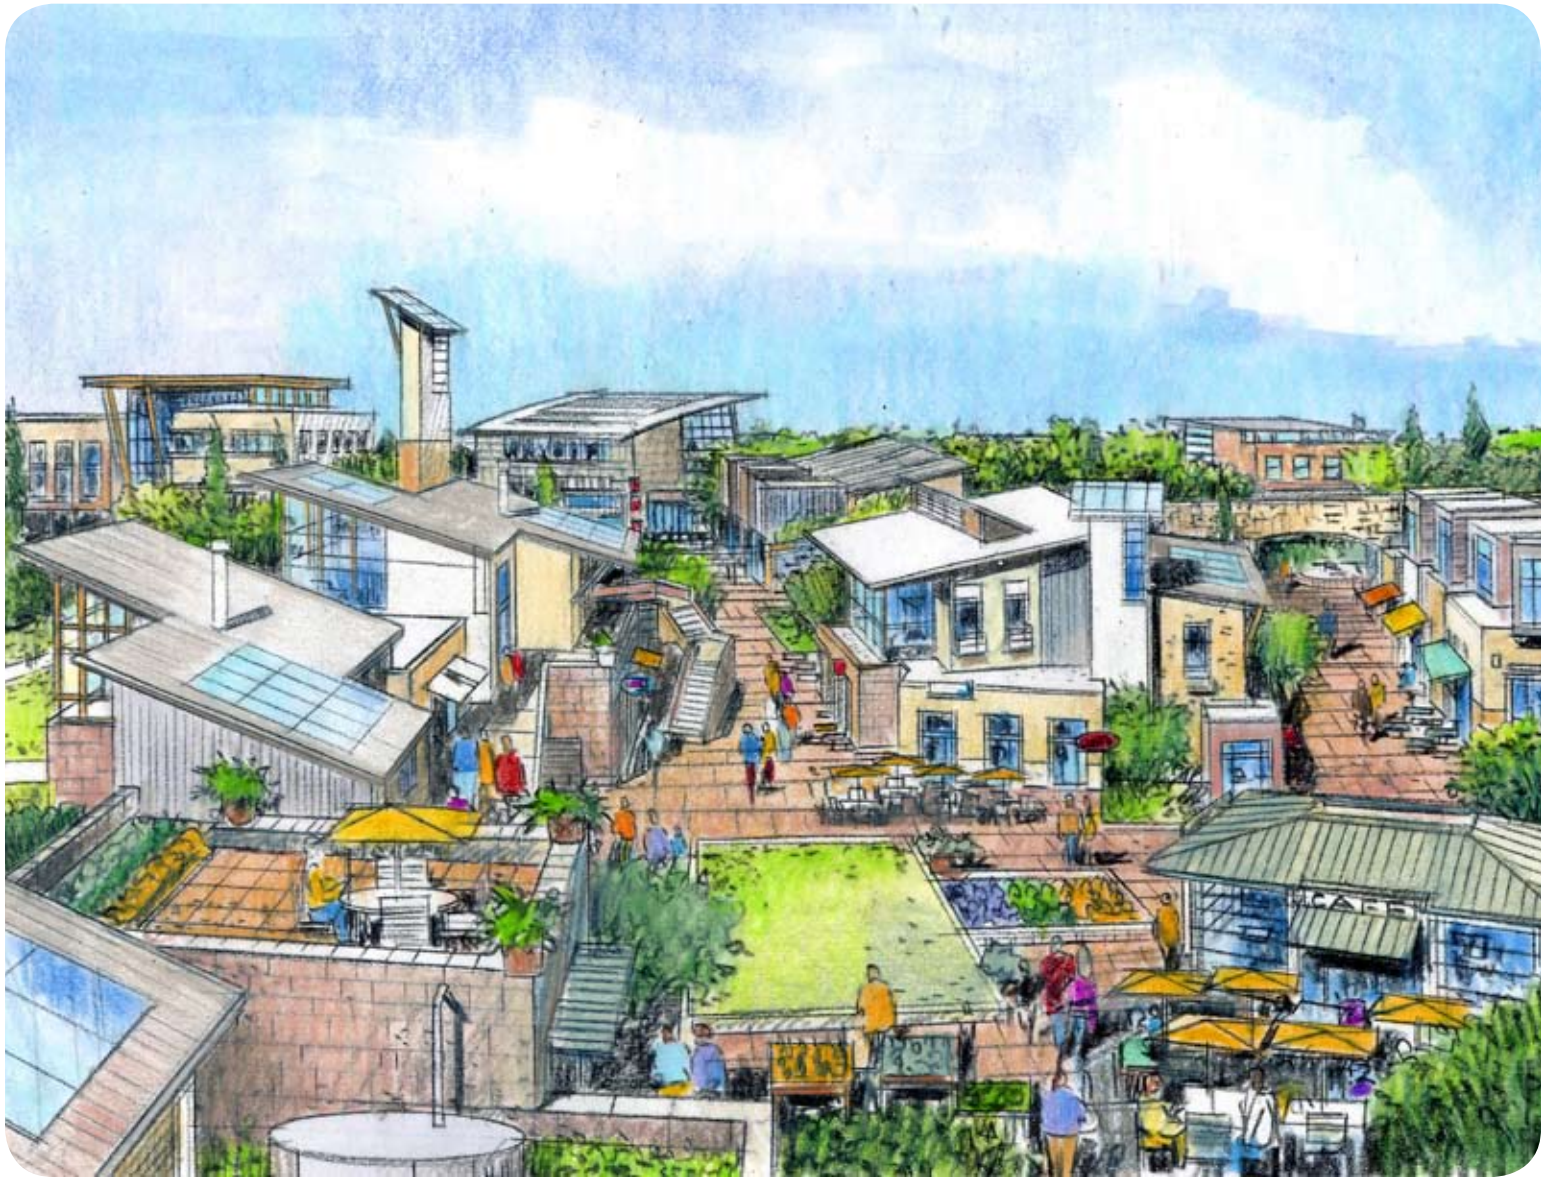

Neighborhood Centric Village Core

Size: 19 acres / 8 hectares

Neighborhood Centric Village Core
Size: 19 acres / 8 hectares